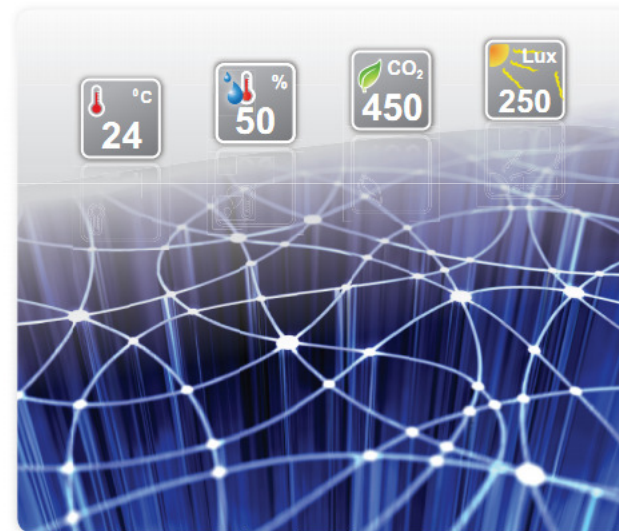

ultimate living environment

CENTRAL BALTIC
INTERREG IV A
PROGRAMME
2007-2013

EUROPEAN UNION
EUROPEAN REGIONAL DEVELOPMENT FUND
INVESTING IN YOUR FUTURE

YOGA

Yoga IB

Self learning Neural network

Self learning capabilities minimize your involvement to achieve a comfortable internal climate. It's done for you in the most effective/ efficient way.