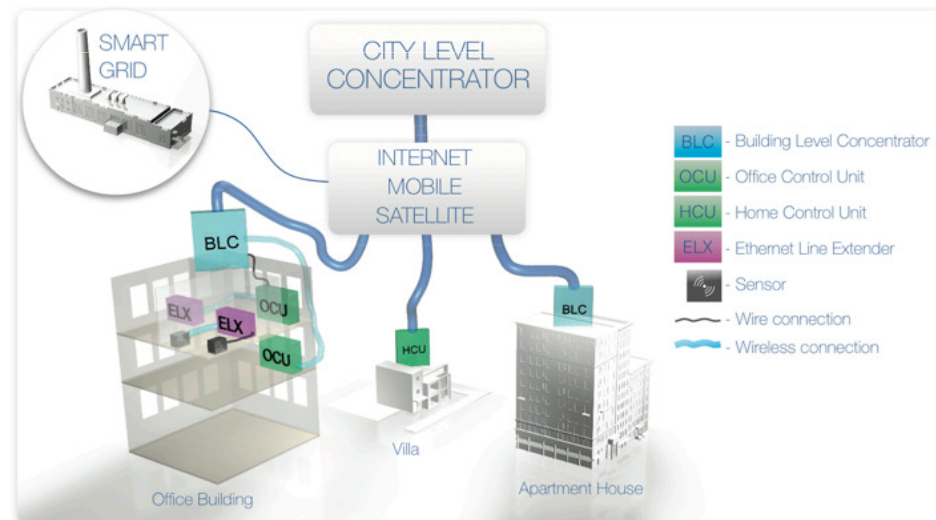

ultimate living environment

CENTRAL BALTIC
INTERREG IV A
PROGRAMME
2007-2013

EUROPEAN UNION
EUROPEAN REGIONAL DEVELOPMENT FUND
INVESTING IN YOUR FUTURE

YOGA

Yoga IB

Connected services to 3rd parties

Connect to unlimited number of external services – utility companies, food stores, taxi, bookings, etc.

ultimate living environment

CENTRAL BALTIC
INTERREG IV A
PROGRAMME
2007-2013

EUROPEAN UNION
EUROPEAN REGIONAL DEVELOPMENT FUND
INVESTING IN YOUR FUTURE

YOGA

Yoga IB

Yoga IB is on its way to Biometry

With biometry your home always
knows the required preferences
and settings.

ultimate living environment

CENTRAL BALTIC
INTERREG IV A
PROGRAMME
2007-2013

EUROPEAN UNION
EUROPEAN REGIONAL DEVELOPMENT FUND
INVESTING IN YOUR FUTURE

YOGA

Yoga IB Tulevikukindel

Targa Võrguga (Smart Grid) ühilduv platvorm

- 🔥 Eri perioodide tarbimiste ja maksumuste võrdlus
- 🔥 Dünaamilised tarbimistariifid

ultimate living environment

YOGA

CENTRAL BALTIC
INTERREG IV A
PROGRAMME
2007-2013

EUROPEAN UNION
EUROPEAN REGIONAL DEVELOPMENT FUND
INVESTING IN YOUR FUTURE