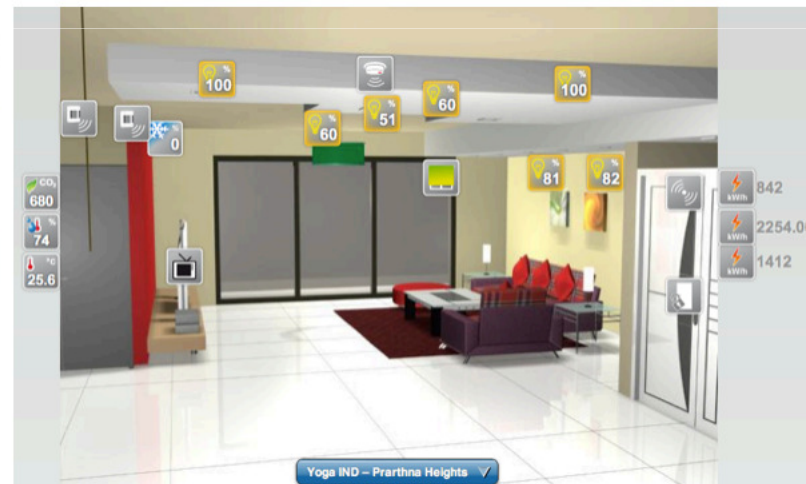

Yoga IB

Turvaline kaugligipääs

ultimate living environment

YOGA

CENTRAL BALTIC
INTERREG IV A
PROGRAMME
2007-2013

EUROPEAN UNION
EUROPEAN REGIONAL DEVELOPMENT FUND
INVESTING IN YOUR FUTURE