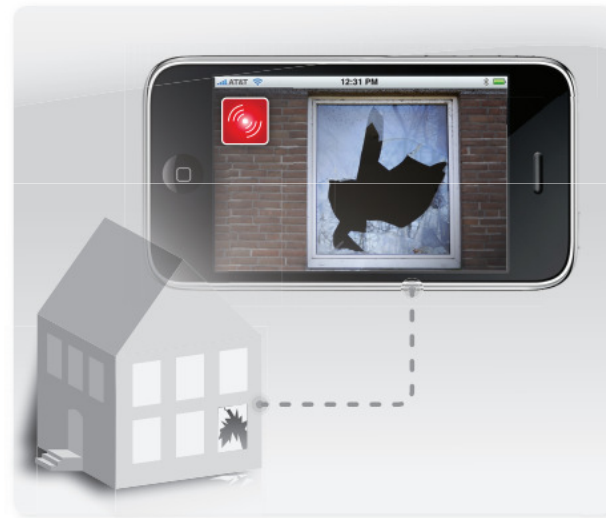

ultimate living environment

CENTRAL BALTIC
INTERREG IV A
PROGRAMME
2007-2013

EUROPEAN UNION
EUROPEAN REGIONAL DEVELOPMENT FUND
INVESTING IN YOUR FUTURE

YOGA

Yoga IB

Communication via SMS, MMS or E-MAIL

Send commands or receive alerts
– your house is in your mobile. An
MMS from your house can even
give you a picture of what's hap-
pening.

ultimate living environment

CENTRAL BALTIC
INTERREG IV A
PROGRAMME
2007-2013

EUROPEAN UNION
EUROPEAN REGIONAL DEVELOPMENT FUND
INVESTING IN YOUR FUTURE

YOGA

Yoga IB

Video Intercom via TV and touchscreen

Video calls are provided through media of your choice i.e. TV, Smartphone, touchscreen, touchpad, etc.