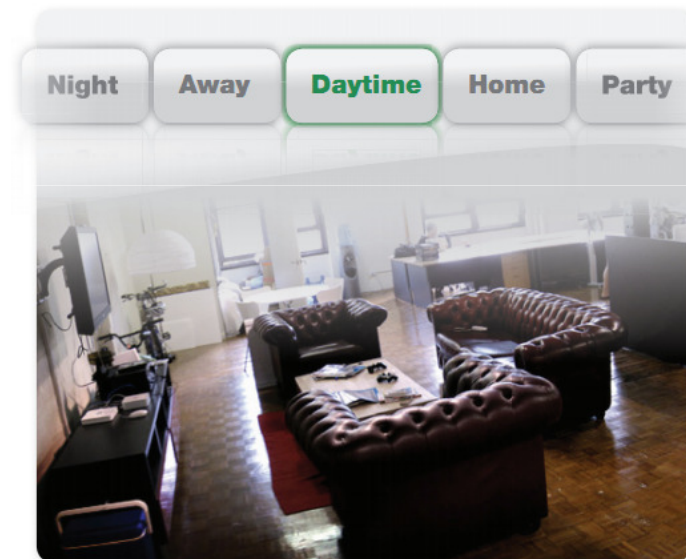

Yoga IB

Customized modes

Combine all of your personal preferences in a single mode, activated automatically or through any user interface.

ultimate living environment

CENTRAL BALTIC
INTERREG IV A
PROGRAMME
2007-2013

EUROPEAN UNION
EUROPEAN REGIONAL DEVELOPMENT FUND
INVESTING IN YOUR FUTURE

YOGA